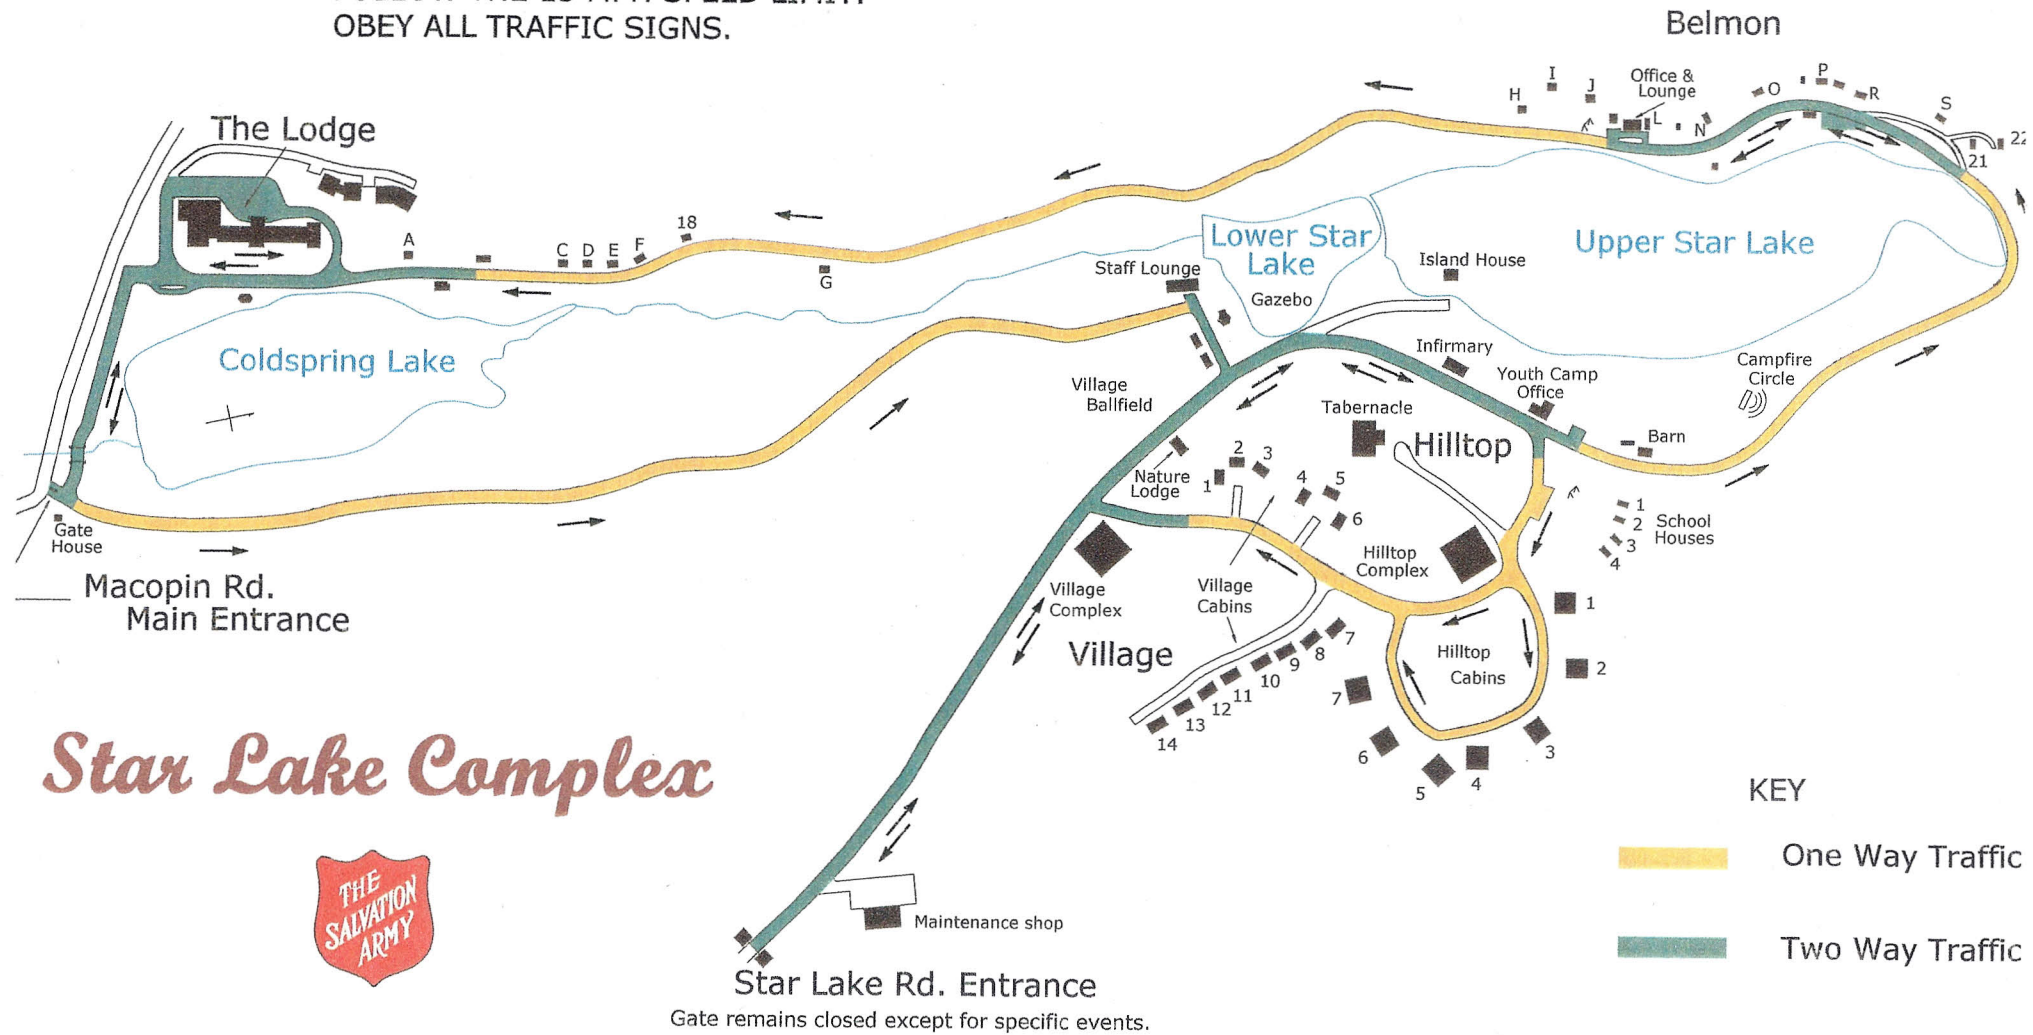

ONE WAY TRAFFIC PATTERN

COME TO COMPLETE STOP AT ALL STOP SIGNS.
 FOLLOW THE 15 MPH SPEED LIMIT.
 OBEY ALL TRAFFIC SIGNS.

Star Lake Complex

Star Lake Rd. Entrance
 Gate remains closed except for specific events.